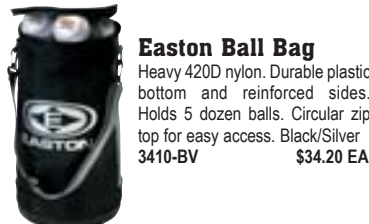

Easton Ball Bag
Heavy 420D nylon. Durable plastic bottom and reinforced sides. Holds 5 dozen balls. Circular zip top for easy access. Black/Silver
3410-BV **$34.20 EA**