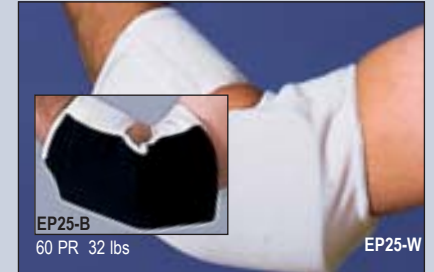

Youth Forearm Guard

F YFA-B Black One Size \$11.00 PR

Quality pads at an affordable price
 Great for high school, college teams

Hand Protector

Highest quality shock absorbent foam. Elastic knit to insure good fit. China
 3 Sizes: S(20%) MED(40%) LGE(40%)
 F HPT-B Black \$8.80 PR

Elbow Protector Pads

Shock absorbent foam. Elastic knit. Flexible. China
 3 Sizes:
 S(42%) MED(36%) LGE(22%)
 F EP25-B Black \$10.00 PR
 EP25-W White

40 PR 32 lbs

HF-W

HPT-B

48 PR 25 lbs

FA-W

60 PR 32 lbs

EP25-W

MADE IN USA

SAFE T GARD

Shark Skin Neoprene Football Arm Sleeve

Shark skin neoprene. Tapered cut. Thin profile. Provides protection from skin burns caused by synthetic turf or grass. Nylon lined.

5 Sizes: S(16%) MED(45%) LGE(28%) XL(9%) XXL(2%)
 SG 428-B Black \$21.00 PR

Arm-Guards

Spandex/polyester fabric with stretch mesh to cover the forearm and provide improved ventilation. 1/2" thick closed cell foam withstands institutional washing and drying. China

4 Sizes: S(28%) MED(33%) LGE(24%) XL(15%)
 TR 20000-B Black \$20.00 PR
 20000-W White \$17.98 PR