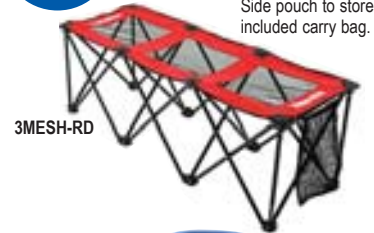

Markwort
EST. 1931

Waist Belt

One size fits most.
Taiwan
EX 876 \$7.20 EA

Neoprene Knee Sleeve Padded
Five Sizes: S(12%) MED(25%)
LGE(27%) XL(26%) XXL(10%)
854 \$23.40 EA

Neoprene Wrestling Knee Pad w/Extra Wide Double Padding
Five Sizes: S(16%) MED(30%)
LGE(27%) XL(17%) XXL(10%)
794 \$22.40 EA

For proper sizing, measure circumference at center of knee joint.

SIZES
S (12-13")
MED(13-14")
LGE (14-15")
XL (15-16")
XXL (18-19")

1/8" Neoprene Galf-Shin Support
Wrap-around support with Velcro® closure.
1944 One size fits all. \$12.40 EA

1/8" Neoprene Thigh Support
Adjustable, wrap around support with Velcro® closure.
1920 One size fits all. \$15.20 EA

Jumper's Knee Strap
Adjustable, comfortable, and lightweight. Relieves knee pain from jumper's knee, chondromalacia, patellar tendonitis and Osgood-Schlatter's disease. Improves patellar tracking and elevation by applying mild pressure on the tendon below the knee cap. Tubular insert provides focused, uniform pressure. China Sizing: Measure around leg, directly below kneecap. One size fits 10" - 17" (25cm - 43cm).
MU JKS99- \$9.00 EA
Stock Colors
B Black BL Blue RD Red
Special Order Colors, min 12 pcs, 2 weeks.
LG Lt. Gold O Orange PK Pink

Portable Bench

Portable, collapsible bench for sports teams, outdoor recreation, tailgating or any situation requiring instant seating. Supports up to 250 lbs per seat. 600 denier polyester seats. Easy to transport and store. Easy setup in seconds. No assembly required. Feet and nylon system is flexible and strong. Molded grommets conform to optimal angles when bench is loaded. High strength nylon and double stitching. Oversized rivets to maintain frame integrity. Higher grade and thicker steel. Side pouch for storing the included carrying bag. 6-seater bench keeps team members organized and focused on the game. 3-seater is ideal around a campsite, in a duck blind, the beach or at a tailgate party.