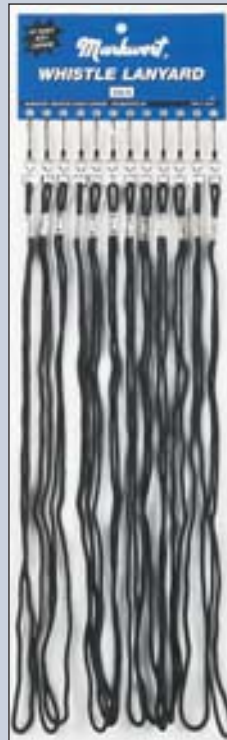

O Orange

KPW3-10 Colors

Small size, high pitch. With cork pea.

144 pcs per plastic bag

Master CTN 10 bags or 1,440 pieces

WS KPW3- \$0.80 EA \$0.50 EA/144

B Black **K** Kelly **M** Maroon
N Navy **O** Orange **P** Purple
R Royal **S** Scarlet **W** White
Y Yellow

144 pcs per bag

K Kelly

M Maroon

N Navy

O Orange

P Purple

R Royal

S Scarlet

W White

Y Yellow

Lanyards

ML

224L-B Black

One dozen per header card.

Braided woven 19" nylon lanyards with chromed clip that swivels 360°. MCTN 100 DZ

224L- \$9.20 DZ \$8.20 DZ/10

A Asst. Colors **B** Black **K** Kelly Green **LG** Lt. Gold
M Maroon **N** Navy Blue **O** Orange **P** Purple
R Royal Blue **S** Scarlet Red **W** White

224L-BN Brown \$6.98 DZ

Bulk packaged lanyards.