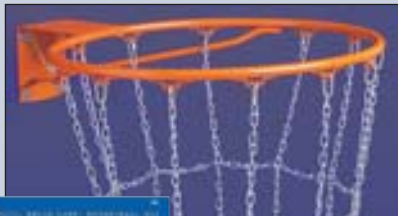

XOsketch® SketchandPlay Coaching Board

**No Markers
No Mess**

new

Ergonomically designed magnetic coaching board. Eliminates the mess of a typical dry erase board. Allows plays to be drawn with a magnetic pen/stylus eliminating the use of markers, cloths, and magnets. Water resistant. Withstands any type of weather conditions. Plays will not smear or run off the board like a typical marker board. Simply draw your play with the attached stylus. To erase, flip the board over and using the magnet attached to the stylus wipe across the surface of the board. Board dimensions: 15.75"H x 10"W Drawing surface: 11"H x 8"W **GD XO-1707 Basketball \$29.20 EA \$27.20 EA/6**

schutt Basketball Goals ISH **MADE IN USA**

Gold Point® SCHUTT Ultimate™ Break-Away™

Panel bracer design provides more visible target and durable support. Energy box and rocker plate houses break-away mechanism. Factory preset to break-away at 180 lbs. Angled guard. PERMA-LACE® continuous lacing ring. Return springs with soft-stop urethane. T-Clamp positive lock provides true ball rebounding and consistent rim release. Single "Universal" mounting pattern "26" series. Meets all NCAA and NFHS standards. Includes heavy-duty 150 gram net and zinc plated mounting hardware. 5 year warranty. **2055026 \$410.00 EA 26 lbs**

Double Rim 260-DRNH

Top rim 5/8" diameter, bottom rim 1/2" diameter Top bracer bar 1/2" diameter, bottom bar is 3/8". Includes anti-whip net, zinc plated mounting hardware. Bottom rim formed to accept S-hook net attachment. (2040026) 5 year warranty. **260-DR \$176.00 EA 22 lbs**

Basketball Goal Nets

Secure-Net Metal Chain

Quick link connectors attach to the goal to discourage vandals from detaching. Stop vandals from stealing your nets. Provides great protection and security. Built in nut screws in place holding the net securely. **B MQL \$16.00 EA**