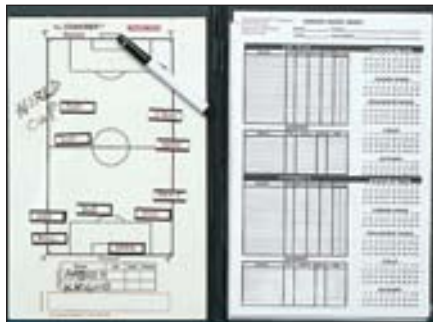

COACHER™ Portfolio & Board [[CO]] **MADE IN USA**

Keep Track Of Player Action And Statistics On One Board

C-350 Basketball Portfolio