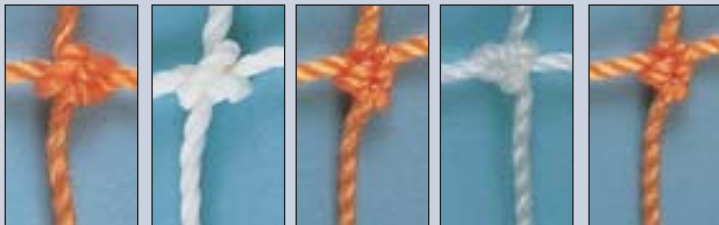

Soccer Goals [SC]

1" steel tubing with nylon net. Ideal for youth. 1 per carton. Taiwan
S-9346 93" x 42" \$66.00 EA 20 lbs
 Replacement Net for S-9346 Taiwan
S-93NETW \$12.00 EA

Soccer Goal Nets [SC]

S30-W

S30-O S30-W S25-O S25-W SJ186-O

5" square twisted polyethylene mesh, bound all around with rope across top.
 24"W x 8"H x 4"D/Top x 10' D/Bottom. Taiwan
S30-O Orange 3mm \$144.00 PAIR 20 lbs
S30-W White 3mm
S25-O Orange 2.5mm \$114.00 PAIR 15 lbs
S25-W White 2.5mm
S20-O Orange 2.0mm \$96.00 PAIR 10 lbs
S20-W White 2.0mm
 Jr. size 5" square twisted polyethylene mesh, bound all around with rope across top.
 Measures: 18 1/2"W x 6 1/2"H x 2"D/Top x 4' D/Bottom.
SJ186-O Orange 2.0mm \$76.00 PR 4.4 lbs

Ultra Super Sleeves **new**

Internal shin grip top collar keeps sleeve in position even when wet. Anti-microbial dual layer moisture wicking fabric. Washable.

761- \$13.60 PR
0231 Adult M/L
0230 Adult S
0211 Youth M/L
0210 Youth S

Cutaway image showing Shin guard inside of Ultra Super Sleeve.

Shin Guard

Ultra Shin Guards **new** with Ultra Super Sleeves

Crushtech impact pad absorbs more impact. Dual Hemi-Pattern molded at specific impact angles inside anatomically curved shin guard disperses impacts and immediately recovers. Low profile design tapers to the edges. Light weight. Ultra Super Sleeves included. Meets NOCSAE standards.