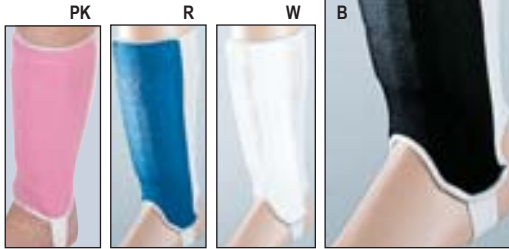

MADE IN
USA

**It Never
Gives A Kid
A Break!**

Ultimate Shin Guards

RG

Stirrup type comfort, foam-lined guard with a rugged, hard shell insert. The ultimate in impact protection. BOX 6 PRS Resealable Retail Bag.

4 sizes:

- 138- LGE (Over 60" Height)
- 137- MED (48"-60" Height)
- 136- Small (Under 48" Height)
- 135- Pee Wee (ages 3-6)

$12.60 PR

- B Black
- R Royal Blue
- W White

- 136-PK Pink Small
- 135-PK Pink Pee Wee