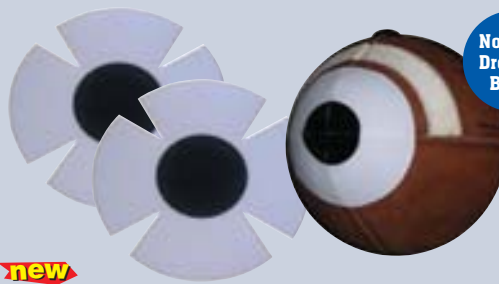

Lacrosse Equipment

DB

GAIT The Icon Stick MADE IN USA

Top load offset provides ultimate feel when developing skills. Exceptional durability and strength-to-weight ratio. Modern model. Soft mesh. (ICNFS-MS) (D25913)

SKPFMH \$32.00 EA

The Tropic Lacrosse Gloves

Highly ventilated design for warm weather play. Combination mesh and Amara™ palm grip for breathability. Mesh vents on thumb, back of hand, and fingers. Foam protection in critical areas. Dual closure for better fit.

Lacrosse Balls

NFHS approved. China

Men's
LBALL-W (LBALL-WHT) White \$39.60 DZ
Women's
LBALL-Y (LBALL-YLW) Yellow \$39.60 DZ

LBALL-Y

LBALL-W

Eye Of The Football Trainer

No More Dropped Balls!

new

Develops stronger focus and proper catching technique. Blocks out distractions that affect a receiver's concentration on catching a pass. Trains players to focus solely on the eye of the football until ball is caught. Adhesive sticker for each end of a football. Easy to see two color pattern creates swirling target to capture a receiver's focus. Withstands inclement weather and rough play. Thin, does not alter texture of ball. Fits on different size footballs.