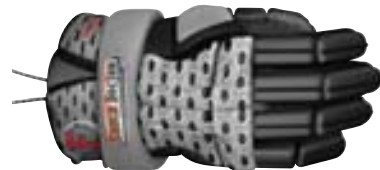

450-03-32 Adult Small \$69.98 EA
450-03-33 Adult Medium
450-03-34 Adult Large

Smoke™ Arm Guards

Anatomical, low profile provides full range of motion. Polycarbonate elbow cap. X-Static™ Antimicrobial mesh lining. ImpactWeave Composite™ increases airflow and improves protection.

47019-33 Adult Medium \$79.98 PR

da Vinci™ Lax Gloves

Lightweight. Flex design with articulating finger joints and flexible thumb for better stick handling. Multi-density foam with impact reinforcement. Vent-grip palm. Flex wrist closure. Anti-microbial lining. Black.

455-01-34 Adult Large 13" \$79.98 PR

Smoke™ Lax Gloves

Articulating flex design. Super-ventilated. Protective ImpactWeave Composite™ in upper knuckle zone. Double layer palm. X-Static™ Antimicrobial lining.

47219-33 Adult Medium \$99.98 PR

Formula Lax Gloves

Light and flexible. Impact absorbing foam. Articulating finger joints and flexible thumb. Vent palm design and easy to use wrist closure. Black.

415-01-34 Adult Large 13" \$49.98 PR