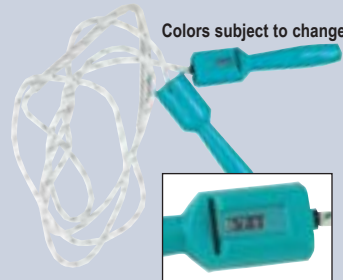

Economical Cotton

Cotton rope, wooden handles, plated steel swivels, durable wire coil. Polybag.

S11 9 ft $3.00 EA

Colors subject to change

Easy to read digital display

Digital w/Ball Bearing

Digital contour plastic handle with waxed cotton braided rope and center plastic guard. Boxed.

S16-9 9 ft $6.98 EA