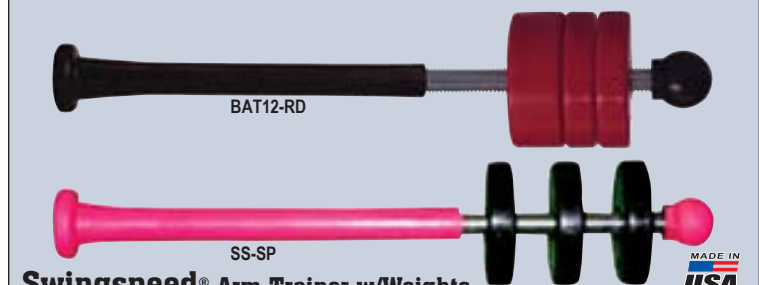

Youth Model (Blue)
Weight 16 oz 6 pcs 8 lbs.
For Little League Bats. Fits standard 2 1/4" dia. bats.
GE BW2-C \$31.00 EA

Softball Model (Black)
Weight 24 oz. 6 pcs 12 lbs
Fits standard 2 1/4" dia. softball bats. ASA, USSSA, NSA approved. H.S. legal.
GE BW1-C \$31.00 EA

BW1-C For Softball 24 oz.

DIRX™ Warm-Up Bat

Simply screw the weight in towards the handle for a lighter feel and to simulate the balance of a handle-loaded metal bat. Or twist the weight out to increase the momentum and simulate the balance of a barrel weighted bat (more like traditional wood, but considerably heavier). Approved by ASA, USSSA, and for use by NFHS. Use as an off season weight training aid.

Patent #4,819,935 Taiwan
For HS & College Baseball/Softball
WU DX250 34" 96 oz. \$126.00 EA 7 lbs

Adjustable Weight Helps Simulate The Feel Of Your Own Bat

Swingspeed® Arm Trainer w/Weights
Increases speed in throwing and hitting. Provides arm strengthening to help prevent shoulder injury. Warm up for a pitcher's arm. Develops power and strength in swing. Fully adjustable swing weights. Compact size for use anywhere. For youth and adult players of all skill levels. Endorsed by Christie Ambrosi. DVD with 7 throwing drills and 9 hitting drills included. USA