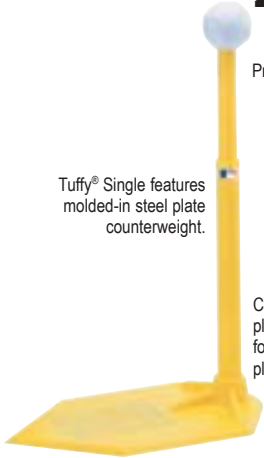

Patent Pending

EASTON Tee Bucket

Telescopic tee attached to inside of six gallon bucket telescopes from 22"-32". Forgiving retractable upper portion of tee. Cushioned lid and 30 9" plastic training balls included.

2714-TB \$77.98 EA

Tuffy Tees

Pro-style tip.

Adjustable from 21" to 39"

Tuffy® 5-position Multi features high inside, low & away drill placement.

Tuffy® Single features molded-in steel plate counterweight.

Correct ball placement forward of plate.

Tuffy Batting Tees

Official batting tees of Major League Baseball. Used daily by major league players, coaches, managers. Molded of high strength polyurethane with new pro-style tip. Ten year warranty. Adjustable height. Quick and easy break-down. Jim Lefebvre's comprehensive training program included.

WI AT7375 Tuffy Single \$150.00 EA 8 lbs
AT7377 Tuffy 5-Position \$200.00 EA 10 lbs

Franklin

Patent Pending Ball Cradle

Franklin **new** MLB® 3-Position Batting Tee

Dual color 17" rubber home plate. Patent Pending minimum resistance ball cradle. Built in carry handle and storage straps. Adjustable rubber post extends from 20" to 36". Hardware free design. Batting tips included. Patent No. D513,294