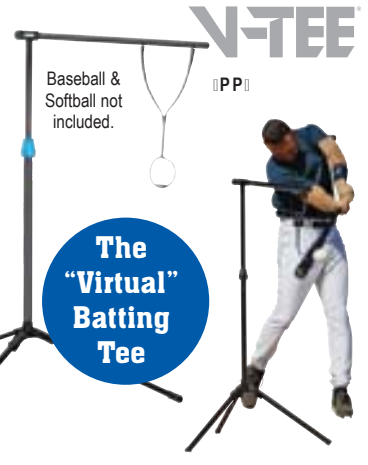

Baseball not included.

Ball joint design provides 360° rotation to simulate a wide range of pitch zones.

[PP]

SKLZ® Power Alley 360° Quick Adjusting Batting Tee

Full 360° rotating base simulates a wide range of inside, outside and strike zone pitches. Allows ball to be placed in front of the plate, where it should be. Rotating and extendable cup holds ball in place. Full 14" of vertical adjustment from 22" to 36" for high and low pitches. 16" wide at the base to develop home plate recognition. Extending metal arms ensure plate stability. Professional grade construction and the durable materials stand up to hundreds of practice hours. Heavy duty construction for teams and leagues. All ages and skill levels. Ball not included. (SHW03-000-02)
SHW03 Black/Red \$48.00 EA \$46.00 EA/2 18 lbs

SKLZ® Jeter Series 360° Batting Tee

Same great features as SHW03, but lighter weight for individual use. (See markwort.com for photos)
SJS03 Black/Blue \$29.98 EA

VT07-100

VT07-200

Baseball & Softball not included.

[PP]

The "Virtual" Batting Tee

SKLZ® V-TEE® "Virtual" Batting Tee

Provides time to think and concentrate on the swing allowing for faster progress with less effort. Improve reaction time, hand-eye coordination and flexibility. Improves muscle memory by allowing the ball to be hit in exactly the same spot and tempo. Infinite positioning providing the closest experience to hitting a ball suspended in air. Adjustable ball height from 23" to 45". No stem to hit or base to break. Folds to 32" long for portability and fits in bat bag. Durable interchangeable composite rubber slings for baseball and softball included. Baseball and softball not included.
SVT01 \$59.98 EA