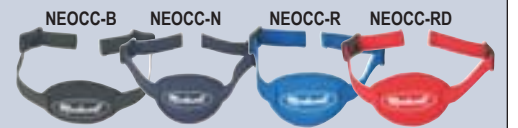

Markwort Chin Straps

Markwort Chin Straps w/Neoprene Chin Cup

NEOCC-B Black **$4.00 EA 3.60 EA/12**

NEOCC-N Navy **$3.00 EA 2.60 EA/12**

NEOCC-R Royal Blue **$3.00 EA 2.60 EA/12**

NEOCC-RD Red **$3.00 EA 2.60 EA/12**

Markwort Chin Straps

CHNMT-B Black **$2.40 EA $1.90 EA/12 $1.70 EA/120**