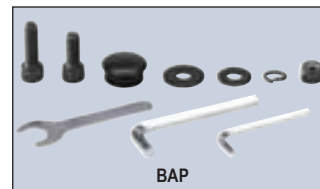

"FS"

ROTOR TWIN

Swing Trainer & Hitting Station

You will know instantly if you hit the ball correctly - Proper swing results in ball spinning like a top, improper swing results in erratic spinning.

RC Rotor Connector (B)

TBA Tee Ball Accessory (I)

FOAMP Foam Protector

BAP

SBL Sand Bag Liners

BALL-ARM Baseball & Connector Arm (J)

PRB Plastic Red Bushing

Provides instant feedback when you make contact: Proper swing results in ball spinning like a top, improper swing results in erratic spinning. No chasing balls and no practice nets. Feels like you are hitting a real baseball or softball. Practice any time of year. Get the repetitions you need indoors or out. No time or energy wasted chasing balls, untangling nets, or resetting equipment. Adjustable height, from 20"-36" in seconds, for players of different heights or to position the ball in the strike zone. Durable construction of 20" square, stores in 2' x 2' space. Steel construction. Weighs 7 lbs unassembled, then use your own sand for support. Includes training instructions on DVD. Color retail packaging. UPC# 0 16562 11153 5 Taiwan

100-006 Baseball Size \$166.00 EA \$154.00 EA/6 45 lbs

Rotor Twin Swing Trainer DVD. Training instructions teaches fundamentals of hitting. DVD \$7.00 EA

Replacement Parts

BAP	Bolt/Accessory Pack	\$10.80 EA
BALL-ARM	Baseball & Connector Arm (J)	\$21.00 EA
BP	Base Plate (E)	\$18.00 EA 2 lbs.
BPL	Base Plate Leg (F)	\$10.80 Set of 2 6.5 oz.
BPP	Base Plate Post (D)	\$14.40 EA 11 oz.
HAL	Height Adjustment Lever (H)	\$7.00 EA
PRB	Plastic Red Bushing	\$2.00 EA
RC	Rotor Connector (B)	\$21.00 EA
RP	Rotor Post (C)	\$5.50 EA
SB	Sandbags (G)	\$21.00 Set of 4
TBA	T-Ball Accessory (I)	\$7.00 EA
SBL	Sand Bag Liners	\$14.50 Set of 4
FOAMP	Foam Protector (Optional)	\$3.00 EA