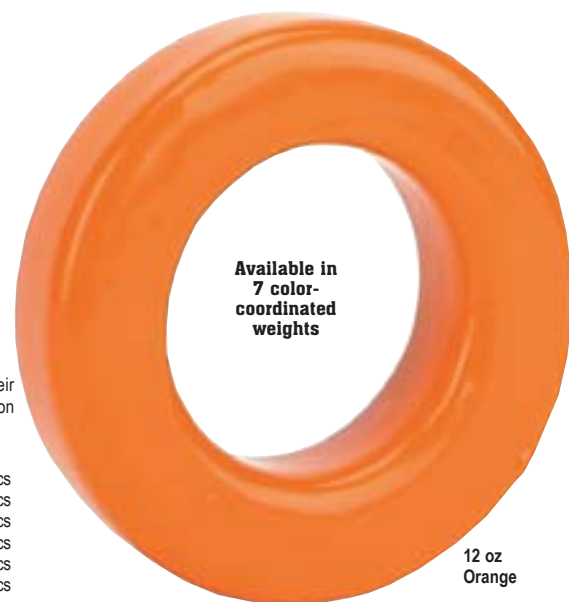

Cast iron bat weights are color-coordinated according to their respective weight. Use for training and building arm strength. Use on bats with diameter 2 1/8" or larger. Taiwan

PSBW-	Color	Retail Clam Shell Package
4	4 oz Navy Blue	-10200 7 $7.60 EA $6.60 EA/6 120 pcs/cs
8	8 oz Kelly	-10202 1 $8.00 EA $7.00 EA/6 72 pcs/cs
12	12 oz Orange	-10204 5 $8.40 EA $7.40 EA/6 48 pcs/cs
16	16 oz Scarlet	-10206 9 $8.80 EA $7.80 EA/6 36 pcs/cs
20	20 oz Yellow	-10208 3 $9.80 EA $8.80 EA/6 24 pcs/cs
24	24 oz Black	-10210 6 $10.80 EA $9.80 EA/6 24 pcs/cs
28	28 oz Royal	-10212 0 $11.80 EA $10.80 EA/6 24 pcs/cs

Available in 7 color-coordinated weights

12 oz Orange