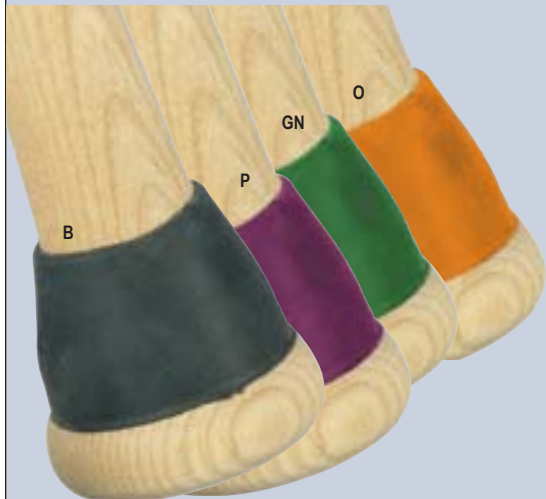

# || KC || **KNOB CUFF**®

MADE IN USA

## **KNOB CUFF**® **EZ TAPER**

Available in 10 Colors!

**EZ Taper**  
**3 Pcs**  
**Clamshell Package**  
KCEZ3-B Black  
CTN 48 pcs.  
\$17.50 EA PACK  
\$16.50 EA PACK/12

## **KNOB CUFF**® **El Grande**

**40% Longer Than EZ Taper**

## **KNOB CUFF**® **gemini II**

**Knobcuff Gemini II**  
Finger grooves are slanted to fit your hand the way it naturally rests on the bat handle while gripping the bat. 2 pcs per package. CTN 48 pcs. USA  
KCGM2-B Black \$13.50 EA \$12.50 EA/12