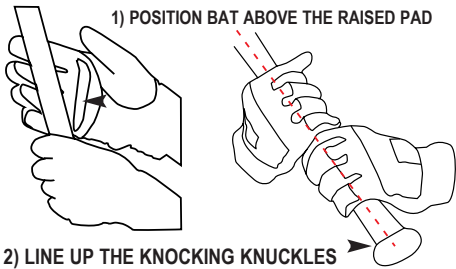

Reusable Mesh Bag Package

Patented palmar padding in the palm forces the bat to roll into the proper grip (the bottom three fingers of the back of the hand) and enter the hitting zone sooner. Thumb padding helps prevent getting jammed from a fast pitch. Durable leather construction, elastic wristband with spandex back. Each pair of QUICKMITT® gloves is packaged inside a reusable mesh bag that's perfect for use as a reusable storage pouch.

U.S. Patent #5,168,578
Five Adult Sizes: S MED LGE XL XXL
MG QMPR-B Black \$28.00 PAIR

Improve Leverage And Get Control Of The Bat

UPPER HAND Batting Gloves

Line up the Knocking Knuckles

Wear it on your "Upper Hand" when batting. Specially designed raised pad built into the palm positions the bat into the proper grip to increase bat speed and leverage. Promotes full wrist motion during a swing. It also protects against bone bruises and absorbs shock. Benefit from built-in safety features that help reduce forearm tension and prevent bone bruises. Power Pair Hitting System includes one pair of batting gloves to give you a powerful, secure feel. When worn on both hands, UpperHand® will automatically line up the "Knocking Knuckles" to achieve maximum strength at point of contact, so you can "feel the swing!"

Raised pad positions the bat into the proper grip

Neumann Power Pair
Two Adult Sizes: MED XXL
UHBG1 Black \$18.98 PR

Upper Hand Individually Packed
One premium grade black Cabretta leather glove with white trim, adjustable wrist. Right hand batters wear on right hand, left hand batters wear on left hand. Black w/White. Individually Packaged.
UH- Adult \$9.98 EA YUH- Youth \$9.98 EA
LB Left LGE LB Left MED
RB Right S-XL RB Right S-LGE