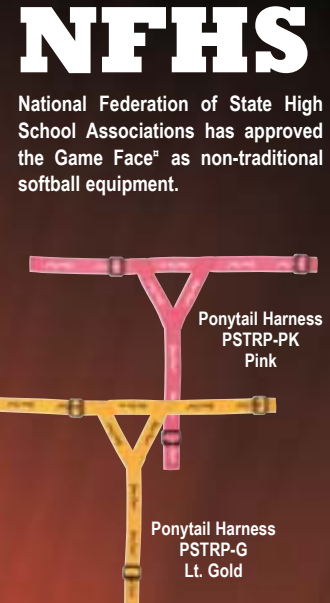

## Game Face<sup>®</sup> Protective Shell With Pads But No Harness **new** (Order Ponytail or T-Harness separately in your choice of 11 colors)

MGFSH-C Medium Clear \$32.00 EA  
 LGFSH-C Large Clear \$40.00 EA  
 MGFSH-B Medium Black \$32.00 EA  
 LGFSH-B Large Black \$40.00 EA  
 MGFSH-SK Medium Smoke \$32.00 EA  
 LGFSH-SK Large Smoke \$40.00 EA

## Game Face<sup>®</sup> Components and Pads

GF-BRWPD Brow Pad 0.5" w/5 loop dots attached. \$8.00 EA  
 GF-CHCUP Chin Cup Pad w/loop tape attached. \$8.00 EA  
 GF-CKPD2 Cheek Pads Grey 0.5" (1 left and 1 right w/loop dots). \$6.00 PR  
 PSTRP- Ponytail Harness **new**  
 Elastic w/Game Face<sup>®</sup> logo and 3 AC-96813 slides attached. \$8.00 EA  
 B Black D Dk Green G Lt. Gold L Lime M Maroon N Navy  
 O Orange PK Pink PU Purple R Royal S Scarlet  
 ACSTRP- T-Harness Elastic w/Game Face<sup>®</sup> logo and 3 AC-96813 slides attached. \$8.00 EA  
 B Black D Dk Green G Lt. Gold L Lime M Maroon N Navy  
 O Orange P Purple R Royal S Scarlet  
 ASTRP-PK Pink T-Harness Elastic w/Game Face<sup>®</sup> logo and 3 AC-96813 slides attached. \$8.00 EA  
 AC-96813 Slides Plastic 1.0" for T-Harness. Black \$0.30 EA

## Game Face Replacement Pad Set

GF-PADS 1 pair cheek pads, 1 brow pad, 1 chin cup and fitting instructions. \$18.00 SET

MGF-C Medium Clear w/Black Ponytail Harness

**11 T-Harness & Ponytail Harness Colors**

## Game Face<sup>®</sup> With Black T-Harness Strap **new**

MGFB-TB Medium Black Mask \$40.00 EA  
 MGFC-TB Medium Clear Mask  
 MGFSK-TB Medium Smoke Mask  
 LGFB-TB Large Black Mask \$48.00 EA  
 LGFC-TB Large Clear Mask  
 LGFSK-TB Large Smoke Mask