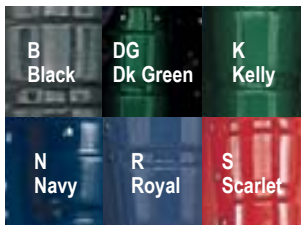

Small Boy's - Ages 5-7

Same as LW9 series but only 12".
 LW12- \$32.00 PR
 B R S

Color Guide

Youth Single Knee Cap w/Wings - Ages 9-12

16". 3 straps, extended wings side padding.
 LW8W- \$48.00 PR
 B N R S