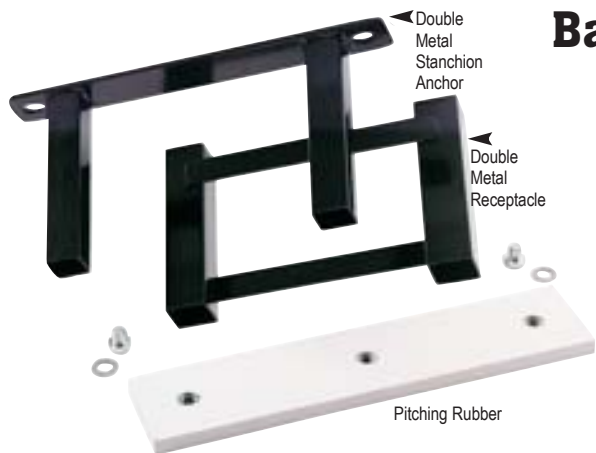

Base Anchoring

Double Metal Receptacles

Metal receptacles only. China

D24GR	Regulation	6" x 24"	\$18.00 EA
D18GR	Youth	4" x 18"	\$16.00 EA

BB

Double Metal Stanchion Anchor

Metal stanchion only. China

D24MSA	Regulation	6" x 24"	\$16.00 EA
D18MSA	Youth	4" x 18"	\$14.00 EA

Nail Down Pitching Rubber

White rubber. Easily secured with four metal spikes. Regulation and youth sizes. China

NPP24	Regulation	6" x 24"	\$26.00 EA	\$24.00/6	46.31 lbs
NPP18	Youth	4" x 18"	\$18.00 EA	\$16.00/6	26.56 lbs

Movable Pitching Rubber Complete Set

Pitching rubber, double metal stanchion anchor, double metal receptacle & hardware. Convenient, portable pitching rubber. Install and secure into receptacle system. Remove rubber after game or practice. Great for multi-purpose fields. Regulation and youth sizes.

MVP240	Regulation	6" x 24"	\$36.00 SET
MVP180	Youth	4" x 18"	\$28.00 SET

Pitcher's Plates

"Regulation." Single white surface pitcher's plate of official dimension, includes three metal spikes. 6" x 24" x 3/4". Works with movable sets. China