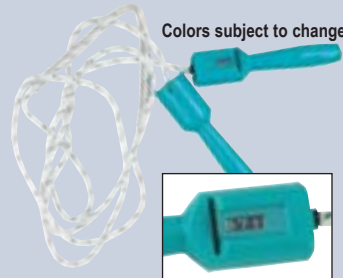

Economical Cotton

Cotton rope, wooden handles, plated steel swivels, durable wire coil. Polybag.

S11 9 ft $3.00 EA

Colors subject to change

Easy to read digital display

Digital w/Ball Bearing

Digital contour plastic handle with waxed cotton braided rope and center plastic guard. Boxed.

S16-9 9 ft $6.98 EA