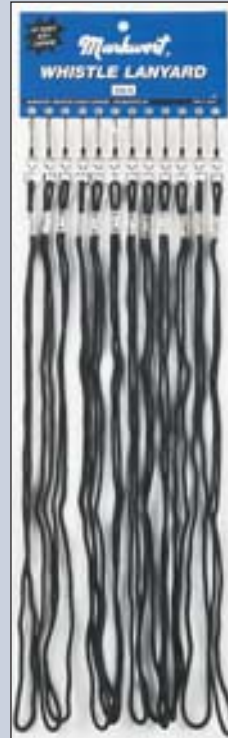

O Orange

KPW3-

10 Colors

Small size, high pitch. With cork pea.

144 pcs per plastic bag

Master CTN 10 bags or 1,440 pieces

WS KPW3- \$0.80 EA \$0.50 EA/144

B Black **K** Kelly **M** Maroon
N Navy **O** Orange **P** Purple
R Royal **S** Scarlet **W** White
Y Yellow

144 pcs per bag

K Kelly

M Maroon

N Navy

O Orange

P Purple

R Royal

S Scarlet

W White

Y Yellow

Lanyards

ML

224L-B Black

One dozen per header card.

Braided woven 19" nylon lanyards with chromed clip that swivels 360°. MCTN 100 DZ

224L- \$9.20 DZ \$8.20 DZ/10