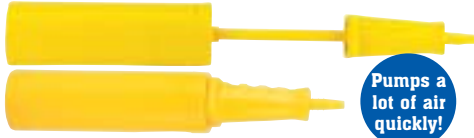

Double Action Pumps

Quicker Ball Pump

A double-action pump suitable for any type and size of sports balls. The forty-five degree angle of the pump eases the effort required to inflate the ball. Push the needle into the ball, let the ball hang freely in the air, then pump. Includes American metal needle. 7.2" long. (215770107) Poland
Q-BALLP \$10.00 EA

Volcano

Very Quiet

Volcano Air Compressor Inflator/Deflator

Ideal for air brushing, cleaning and inflating tires, rubber boats, air mattresses, sports balls and more. Maintenance free oil-less design. 100% duty cycle. Durable, extremely quiet induction motor. Balanced for smooth, low vibration operation. Stainless steel flapper valve. Intake air filter. Built-in carry handle. Four nozzles, extra fitting and extra coil hose included. AC100-120V-60Hz. 1.0 Amperage. 50 PSI max pressure. 3.5 kilograms. Taiwan
MEI-890 (IC130) \$264.00 EA 9 lbs

Hand Squeeze Pump

Portable and lightweight. Includes valve and needle. 11 inches long. Taiwan
BP55V \$12.80 EA

Pumps a lot of air quickly!

Double Action Hand Pump

Inflates when you push in, inflates when you pull out. Plastic yellow pump. 2" diameter barrel, 6 5/8" length, with plastic inflating nozzle. CS 96 pcs. 28 lbs China
QP7Y \$4.00 EA