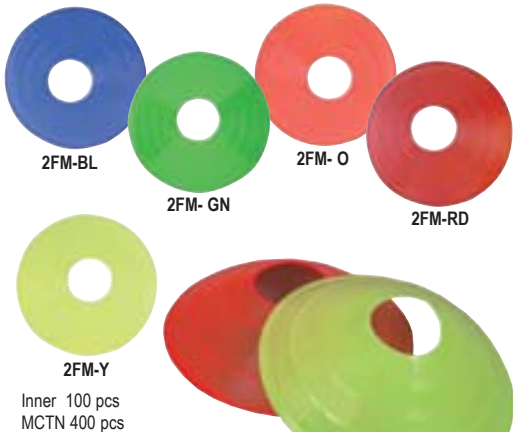

Closed Handle Carrier Holds Field Markers

2" High Saucer Field Marker Disc Cone Set
 7.75" diameter base.
 2" diameter top hole.
 12 pcs yellow,
 12 pcs red with
 tough vinyl coated
 metal carrier. Taiwan
 FM24ST \$21.20 SET

4 sets 12.2 lbs
 1.6 cu. ft.

Soccer Cones

PE

9" Safety Cones - Set of 4

Lightweight and safe design. Individual cones stacked together in set of 4. Orange. Taiwan

SFC4P9-O \$7.20 SET \$6.20 SET/24 24 sets 17.6 lbs 1.2 cu. ft.

Safe Soccer Cones

Collapsible cones are very lightweight and flexible. Safe design won't harm a child if they fall or trip on it. Taiwan

SFC6-O	6" Orange	\$1.20 EA	\$0.90 EA/200
SFC9-O	9" Orange	\$2.00 EA	\$1.70 EA/100
SFC12-O	12" Orange	\$1.98 EA	

Inner 100 pcs
 MCTN 400 pcs

2" High Field Marker

Flexible PE molded.
 2FM- \$1.06 EA \$0.76 EA/100
 BL Blue GN Green O Orange
 RD Red Y Yellow

400 pcs 31 lbs
 Taiwan

Orange Economy Cones w/Base

Ideal for playground use, schools. Lightweight. 4 slits for safety. Taiwan