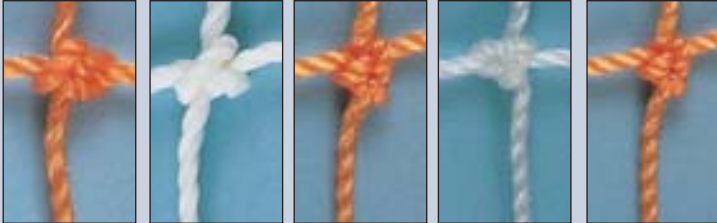

Soccer Goal Nets

SC

S30-W

S30-O

S30-W

S25-O

S25-W

SJ186-O