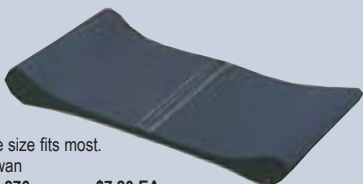

Weight Lifting Belts

Made in Pakistan

WB4LU-T

WB4PL-T

WB6LU-T

Top grain genuine leather. Unpadded.

5 Sizes: S (22-30") MED (28-36") LGE (33-42") XL (38-46") XXL (42-50")

WB4LU-T 4" Tan \$28.00 EA

WB4PL-T 4" Tan Plain (No Markwort Logo) \$28.00 EA

WB6LU-T 6" Tan \$30.00 EA

WB4LP-B

Genuine leather. Padded.

4 Sizes: S (22-30") MED (28-36") LGE (33-42") XL (38-46")

WB4LP-B 4" Black \$30.00 EA

WB4LP-T

Genuine leather. Padded.

5 Sizes: S (22-30") MED (28-36") LGE (33-42") XL (38-46") XXL (42-50")

WB4LP-T 4" Tan \$30.00 EA

Waist Belt

One size fits most.

Taiwan

EX 876

\$7.20 EA

RM-1K