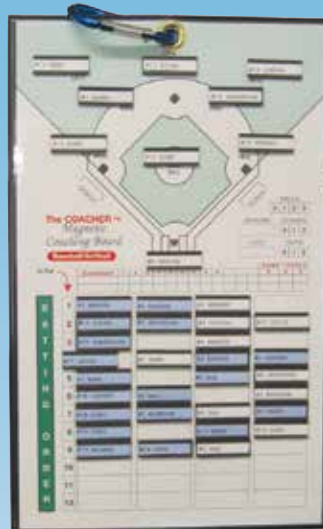

BASEBALL PLAYMAKERS LINEUP/DIAMOND BOARD W/CLIP

With black dry erasable marker. 9" x 15.5". USA
LINDIA \$15.00 EA

TRCBB Back

TRCBB Front

AVAILABLE IN 4 SPORTS!

KEEP TRACK OF PLAYERS WITH TEAM ROSTER ON BACK!

TEAMROSTER™ DIAMOND CLIPBOARD

Dual purpose baseball clipboard allows you to diagram plays on front of clipboard and erase with dry-erasable marker, included. Coaches and players can keep track of team roster by using the back of board. Taiwan

Baseball, Soccer, Volleyball Boards: 13.6" x 7.7"
Basketball Boards: 12.6" x 8.8"

TRC \$12.00 EA

BB Baseball BAS Basketball
SOC Soccer VB Volleyball

COACHER™

Front

Back

POSITION MAGNETS WITH PLAYERS' NAMES ON FRONT. DIAGRAM YOUR STRATEGIES ON THE BACK.

FRAME-LESS COACHER™ MAGNETIC BOARDS

Keeps track of player's positions, actions and statistics. Allows changing of batting order and fielding instantly and graphically. Keeps track of balls, strikes, outs, errors and hits. Easy to erase surfaces. Pen loop design. 30 strong magnetic tabs for player names with 2-color inserts. Reverse side has full field view, enlarged batter's box, and extra space for diagramming, instructions and notes. Durable grommeted hole at top. Carabiner fence attachment and dry erase marker included. USA