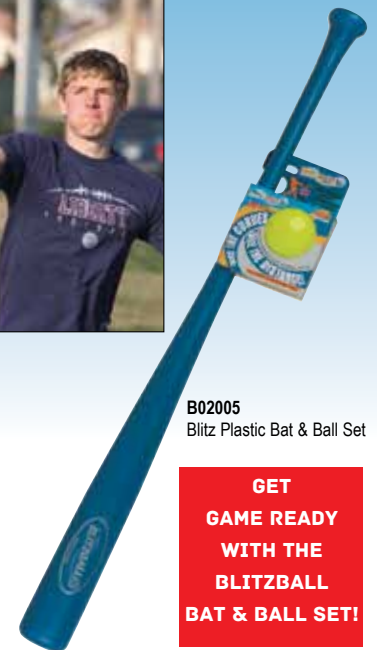

D50400
Black

D50425 (D50415)
Pink

GREAT FOR RECREATION OR SKILL BUILDING!

Louisville Slugger®

PLASTIC BAT & BALL SET

Exact replica of genuine C271 34" Big League Bat. Authentic wood grain look. Plastic ball included. UPC# 0 50386- Plastic Bat Made in USA
12 pack, shipping carton dimensions: 40" x 9" x 12"
D504 \$12.00 SET \$10.00 SET/12 9 lbs
00 Black UPC# -50300 8
25 Pink UPC# -50415 9

BLITZBALL

MADE IN USA

B00025
Pack of 3 Blitzballs

Innovative Design
Makes It Easy To Throw
Curveballs, Knuckleballs and Sliders!

BLITZBALL

The Blitzball's geometric, patent-pending design gives players unbelievable curving action and super home run distance by literally ripping through the air as it spins. Throw blazing fastballs, jaw-dropping curveballs and zig-zagging knuckleballs. Safe enough for everyday backyard use. Durable, top-quality plastic construction. Weighs just under an ounce. Perfect for any group outing, barbecue, picnic or the beach. Brings backyard baseball fun to a whole new level! Winner of Men's Journal Magazine 2012 "Gear of the Year" Award.

Ideal for players ages 8 and up.
BLITZ Blitzball \$5.60 EA BALL
B00025 Pack of Three Blitzballs \$16.80 EA PACK
B02005 Blitz Plastic 33" Bat & Ball Set \$15.00 SET \$14.00 SET/12

B02005
Blitz Plastic Bat & Ball Set