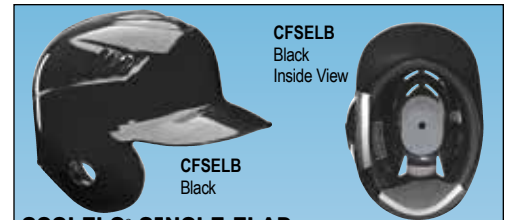

CFSELB
Black
Inside View

CFSELB
Black

COOLFLO® SINGLE FLAP

CoolFlo® design. ABS plastic shell with clear coat finish. Covered leather head band. Single flap design. Flap is on right side for left handed batter and left side for right handed batter.

NOT NOCSAE® APPROVED.

Four Sizes: S(6 7/8-7) M(7 1/8-7 1/4) L(7 3/8-7 1/2) XL(7 5/8-8)

CFSELB Black Right Handed Batter (Left Ear Flap) ... $58.00 EA

CFSERB Black Left Handed Batter (Right Ear Flap) ... $58.00 EA