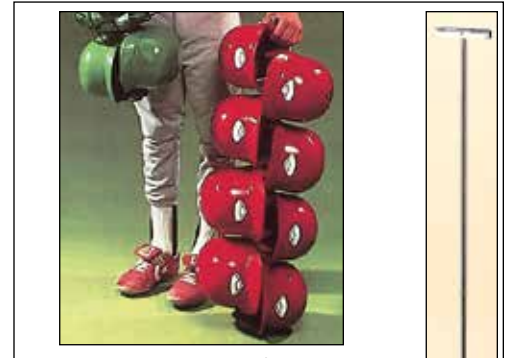

THE HELMET TREE ROD
Organizes up to 8 helmets for easy transportation. Steel construction provides strength, safety and durability. Suspend from ceiling hooks to save storage space, eliminate clutter. Zinc coating protects from rust. Won't warp. 36.5" long. Taiwan

HTR ..... $5.98 EA 2 lbs