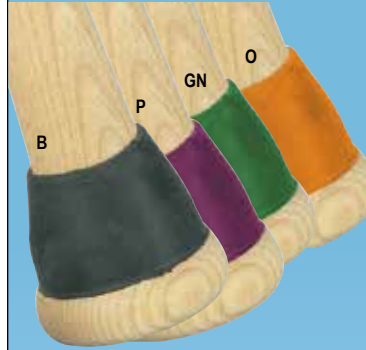

KNOBCUFF®

KNOBCUFF® EZ TAPER

THE ORIGINAL EASY ON-EASY OFF BAT KNOBCUFF® EZ TAPER

Superior grip and comfort. Knobcuff® EZ Taper reduces stress on palms and fingers. Helps to identify your bat. Use as a choke-up for better bat control. Saves bat tape, saves time. Easy on/off. No cutting necessary. USA

KCEZ1- Individually packaged ..... $8.50 EA $6.50 EA/6 9.6 oz.

3PCS-CLAMSHELL PACKAGE

KCEZ3- Individually packaged ..... $21.00 EA $19.00 EA/6

AQ	Aqua Blue	B	Black	C	Clear	CD	Cardinal	FLG	Flo. Green	O	Orange	PK	Pink
FLO	Flo. Orange	FLP	Flo. Pink	GN	Green	GY	Grey						
P	Purple	R	Royal Blue	RD	Red	W	White	Y	Yellow				

KCEZ3-MX 3 Pack of Black, Royal & Red ..... $21.00 EA $19.00 EA PACK/6