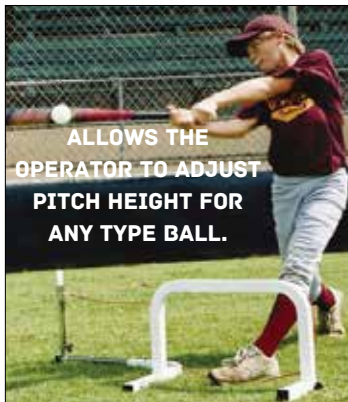

IMPROVED!
 NEW
ENGINEERING!

Provides instant feedback when you make contact: Proper swing results in ball spinning like a top, improper swing results in erratic spinning. No chasing balls and no practice nets. Feels like you are hitting a real baseball or softball. Practice any time of year. Get the repetitions you need, indoors or out. No time or energy wasted chasing balls, untangling nets, or resetting equipment. Adjustable height, from 20"-36" in seconds, for players of different heights or to position the ball in the strike zone. Durable construction of 20" square, stores in 2' x 2' space. Steel construction. Weighs 7 lbs unassembled, then use your own sand for support. Training instructions available at markwort.com
 UPC# 0 16562 11153 5 Taiwan
100006 Baseball Size \$150.00 EA 7.3 lbs

◀ **You will know instantly if you hit the ball correctly-**

Proper swing results in the balls spinning like a top, improper swing results in erratic spinning.

ALLOWS THE OPERATOR TO ADJUST PITCH HEIGHT FOR ANY TYPE BALL.