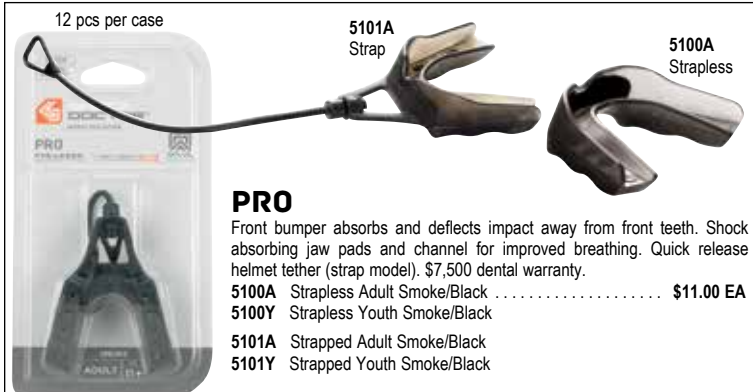

- | Adult | Youth | | |
|-------|-------|---------------------|------------|
| 4101A | 4101Y | Blue Strapped..... | \$27.00 EA |
| 4100A | 4100Y | Blue Strapless | |
| 4200A | 4200Y | Pink Strapless..... | \$19.98 EA |

4301A Strapped

DOUBLE BRACES

Insta-Fit™ ortho channel fits both upper and lower teeth brace brackets and adapts to changes in tooth position. Protects from lacerations. Breathing channels in center of mouthguard. 100% medical grade silicone. No boiling or fitting required. Meets NFHS wrestling rules requiring full coverage of upper and lower braces. Strap model features quick-release helmet tether.

- | Adult | Youth | | |
|-------|-------|--------------------|------------|
| 4301A | 4301Y | Blue Strapped..... | \$35.00 EA |
| 4300A | 4300Y | Blue Strapless | |

4300A Strapless

12 pcs per case

5101A Strap