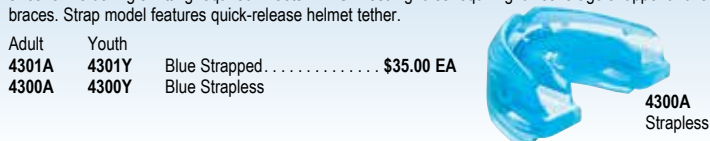

4300A Strapless