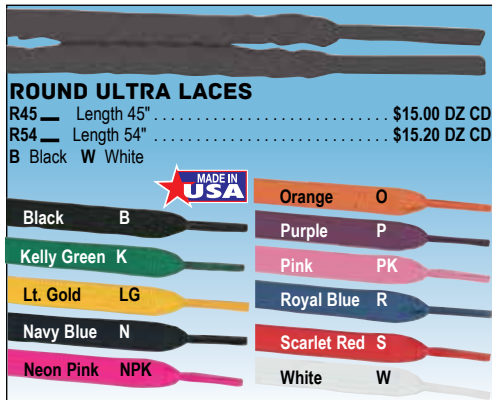

M12EP \$20.00 EA BAG
Bag of 100 pcs.
1/2" Poly Tip 13mm

BLISTER CARD PACKAGE

Blister contains 14 football cleats, 1 steel wrench.
(20 pcs per ctn)

1/2" Steel Tip	13mm	
M12STCD		\$4.40 CD
1/2" Poly Tip	13mm	
M12CD		\$4.40 CD
5/8" Poly Tip	16mm	
M58CD		\$4.40 CD
3/4" Poly Tip	19mm	
M34CD		\$4.40 CD

WRENCH
FSWREN \$0.66 EA

PLASTIC STUD KEY TYPE
(Also works on Soccer Cleats)
MFS \$0.76 EA

ROUND ULTRA LACES

R45	Length 45"	\$15.00 DZ CD
R54	Length 54"	\$15.20 DZ CD
B	Black	
W	White	

Orange	O
Purple	P
Kelly Green	K
Pink	PK
Lt. Gold	LG
Royal Blue	R
Navy Blue	N
Scarlet Red	S
Neon Pink	NPK
White	W

ULTRA SPORT ATHLETIC SHOE LACES

Fits most athletic shoes. Flat tubular braided polyester. Multiple picks per inch insures the highest quality sport laces. One pair per blister card.

36	Length 36"	\$15.00 DZ CD
B	Black	
W	White	
L45	Length 45"	\$15.20 DZ CD
B	Black	
K	Black	
L	Black	
G	Black	
N	Black	
O	Black	
P	Black	
PK	Black	
R	Black	
S	Black	
W	Black	
54	Length 54"	\$15.40 DZ CD
B	Black	
K	Black	
L	Black	
G	Black	
N	Black	
NPK	Black	
O	Black	
P	Black	
PK	Black	
R	Black	
S	Black	
W	Black	
63	Length 63"	\$16.00 DZ CD
B	Black	
W	White	
72	Length 72"	\$23.00 DZ CD
B	Black	
W	White	
81	Length 81"	\$24.00 DZ CD
B	Black	
W	White	

Three sizes. Designed to fit over cleats of the given sizes.

Small: Men (up to 6) **Medium:** Men (6-10) **Large:** Men (10-15)

JACK		\$7.98 PR
B	Black	
BL	Blue	
RD	Red	
W	White	