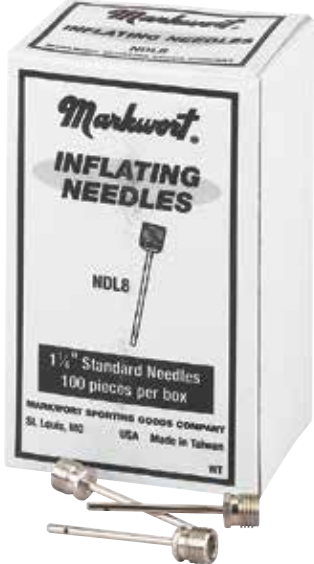

STANDARD INFLATING NEEDLE 1 1/4" LENGTH

MCTN 600 CDS 20 lbs.

Blister Card w/4 pcs. Taiwan
3198 \$2.30 CD \$1.30 CD/25

31983 \$2.24 CD \$1.24 CD/25

EXTRA REPLACEMENT HOSE

6" detachable inflating hose. Works on Models 3012 and 3013WG.
Taiwan
HOSE \$2.60 EA

HAND INFLATING PUMPS

3012

3012
Retail Package

3013WG

SPECIAL FEATURE
Models 3012, 3006 and 3008 feature unique needle storage compartment inside handle. Just remove plastic cap for easy storage.

Pump colors subject to change.

100 BXS 42 lbs

STANDARD NEEDLES

1 1/4" Needle. Box 100 pcs Taiwan
NDL8 \$24.00 BOX

EXTRA INFLATING NOZZLE

Taiwan
NOZ \$0.40 EA

240 PCS 24 lbs

BALL PRESSURE PEN-SIZE GAUGE

Measures up to 20 PSI.
Blister card. Taiwan
1971C \$6.60 EA

No packaging. Taiwan
1971BK \$6.20 EA

SHORT LENGTH INFLATING NEEDLES

Taiwan

7/8" needle, 1.25" overall length. 100 pcs per bag.
7800 . . . \$29.00 EA BAG

5/8" needle, 1" overall length. 100 pcs per box.
3400 \$29.00 BOX